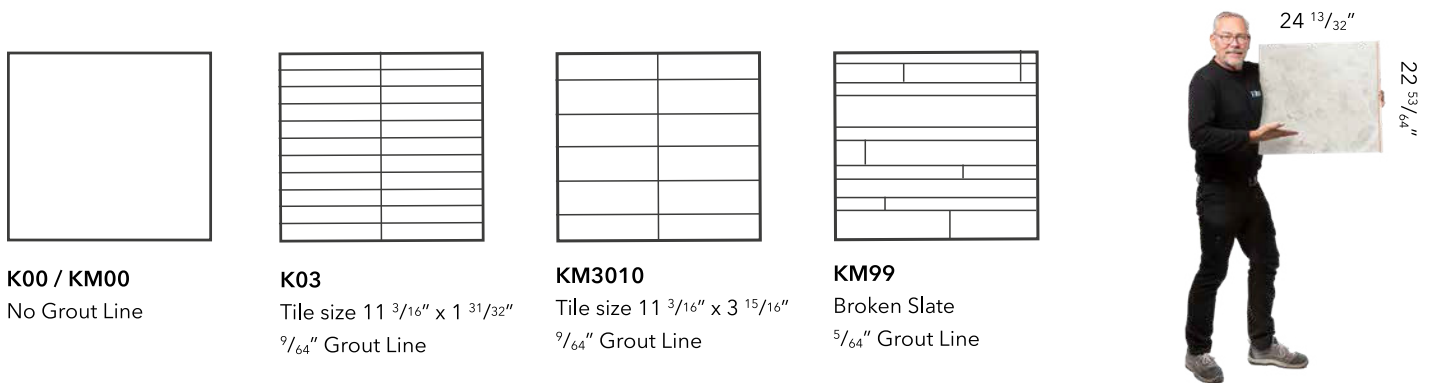

100% Waterproof*

With our patented Aqualock click system, Fibro panels are perfect for both refurbishment or new construction projects. The system makes the product unique and 100% waterproof, simplifies the assembly and minimizes the joints. There's no need for water vapor barrier or other waterproof membrane behind the panels.

* To make the surface waterproof, make sure to seal all corners, joints, profiles and edges.

Please note: The colors may differ slightly from the actual product. The pattern on one panel may not necessarily match the pattern on the following panel, meaning that some panels will look the best with a grout line design. Please contact us if you are in doubt! Abbreviations for surface finishes:
HG = High Gloss, S = Silk, GEM = GEM stone, STN = Stone,
EM = Extra Matt, RU = Rustic, C = Cement, SL = Slate, MET = Metal.

* GEM and C decors have a more markedly structure that demands cleaning with a lint-free cloth or melamine sponge.

** Kitchen Boards with MET surface must be handled with care to avoid scratches.