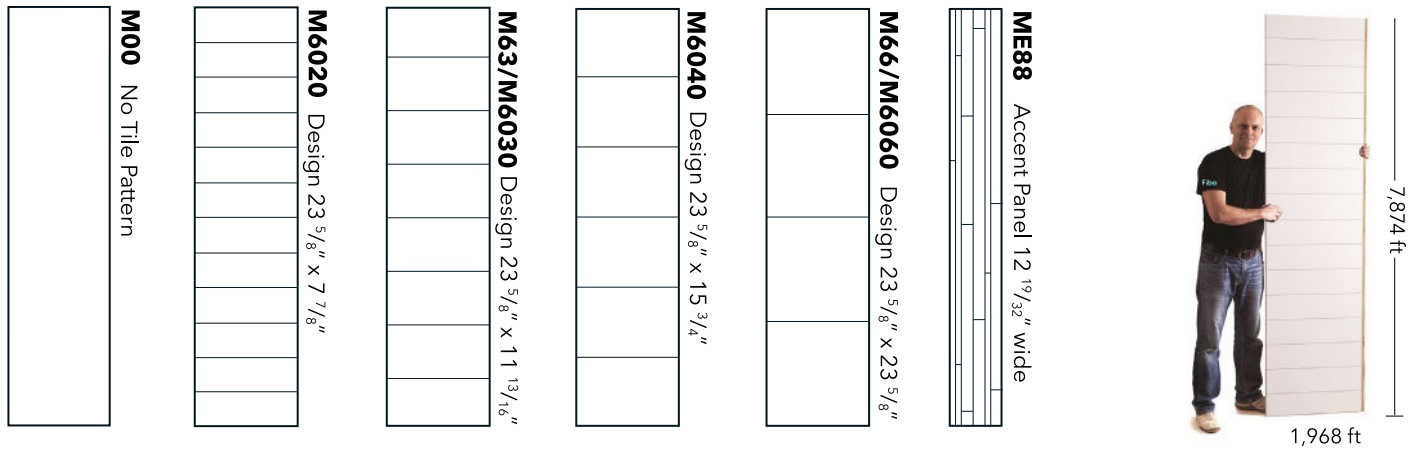

Bathroom Wall Panels | 23.62 x 94.48 inches

Kitchen Backsplash | 24 13/32" x 22 53/64" Panels also can be combined with full length panels.